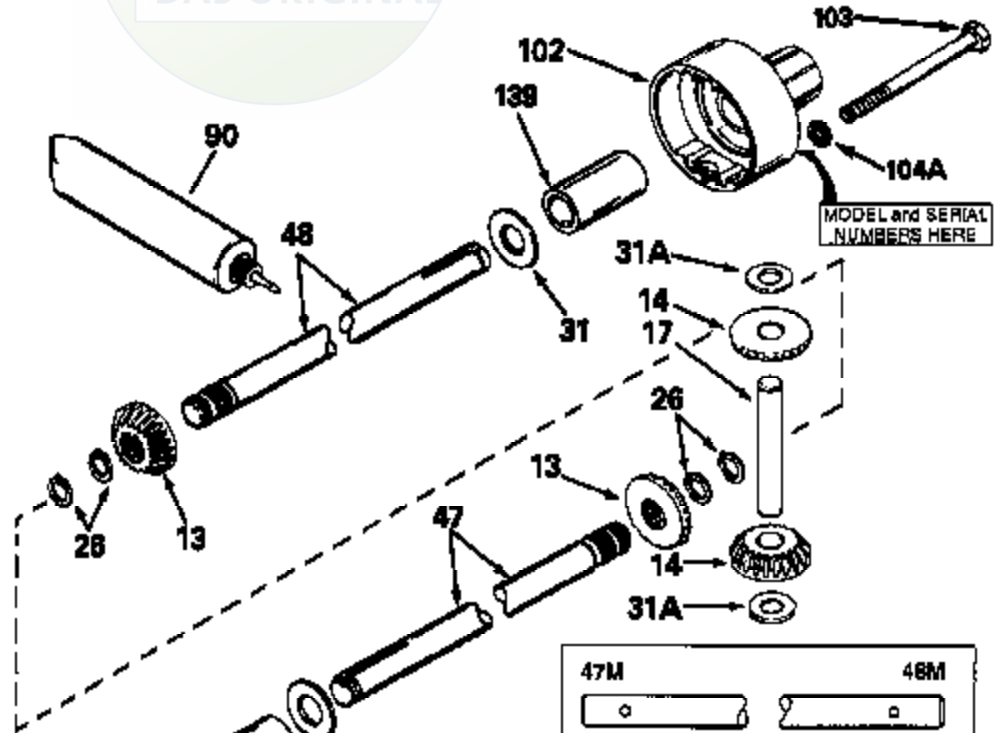

# JOIST

SICHER IST DAS:  
DAS ORIGINAL

47	48
47A	48A
47B	48B
47C	48C
47D	48D
47E	48E
47H	48H
47L	48L

47M	48M
47P	48P
47R	48R
47V	48V
47W	48W
47X	48X

Ref #	Part Number	Qty	Description
13	778067		Gear, Bevel (16 teeth)
14	778068		Gear, Pinion (16 teeth)
17	786040		Pin, Drive
26	788038		Ring, Retaining
31A	780096		Washer, Thrust
31	780001		Washer (3/4" ID x 1-1/2" OD x 1/16" t hick)
47V	774202		Axle (11-7/8" long)
48V	774203		Axle (14-3/8" long)
82	786043		Sprocket. No Teeth 54. O.D. 8.823
82	786051		Sprocket. No Teeth 60. O.D. 9.841
82	786070		Sprocket. No Teeth 48. O.D. 7.920
82	786041A		Sprocket. No Teeth 45. O.D. 7.389
82	786042		Sprocket. No Teeth 40. O.D. 6.650
90	788067B	100-131 Peerless	Grease (32 oz. bottle Bentonite greas e)
101	774073		Differential Carrier Hsg (Incl. 137)
102	774073		Differential Carrier Hsg (Incl. 139)
103	792041		Screw, 5/16-18 x 3-3/4"
104	792042		Nut, Lock, 5/16-18 (Use as required)
104A	792061		Washer, Flat, 5/16"
137	780077		Bushing (3/4" ID x 1-1/16" OD x 2-1/1 6" long)
139	780077		Bushing (3/4 ID x 1-1/16" OD x 2-1/16 " long)