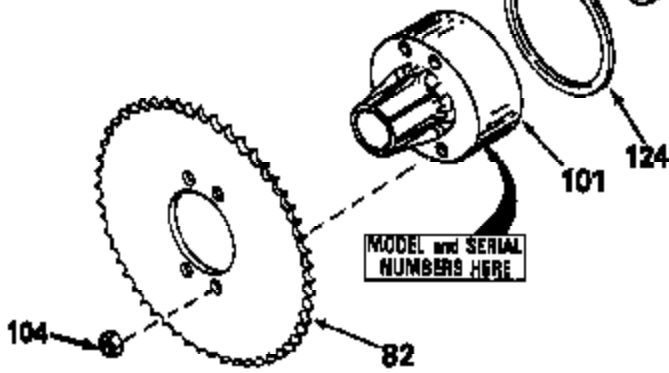

# JOIST

SICHER IST DAS:  
DAS ORIGINAL

47	48
47A	48A
47B	48B
47C	48C
47D	48D
47E	48E
47H	48H
47L	48L

47M	48M
47P	48P
47R	48R
47V	48V
47W	48W
47X	48X

Ref #	Part Number	Qty	Description
13	778067		Gear, Bevel (16 teeth)
14	778068		Gear, Pinion (16 teeth)
17	786040		Pin, Drive
26	788038		Ring, Retaining
31A	780096		Washer, Thrust
31	780001		Washer (3/4" ID x 1-1/2" OD x 1/16" t hick)
47V	774202		Axle (11-7/8" long)
48V	774203		Axle (14-3/8" long)
82	786043		Sprocket. No Teeth 54. O.D. 8.823
82	786051		Sprocket. No Teeth 60. O.D. 9.841
82	786070		Sprocket. No Teeth 48. O.D. 7.920
82	786041A		Sprocket. No Teeth 45. O.D. 7.389
82	786042		Sprocket. No Teeth 40. O.D. 6.650
90	788067B	100-131 Peerless	Grease (32 oz. bottle Bentonite greas e)
101	774073		Differential Carrier Hsg (Incl. 137)
102	774073		Differential Carrier Hsg (Incl. 139)
103	792041		Screw, 5/16-18 x 3-3/4"
104	792042		Nut, Lock, 5/16-18 (Use as required)
104A	792061		Washer, Flat, 5/16"
137	780077		Bushing (3/4" ID x 1-1/16" OD x 2-1/1 6" long)
139	780077		Bushing (3/4 ID x 1-1/16" OD x 2-1/16 " long)